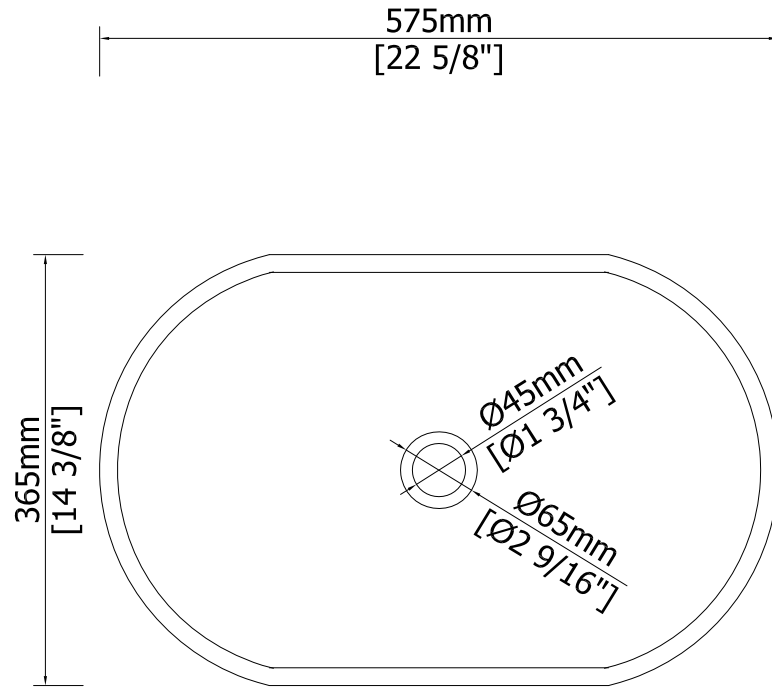

SKU:937400126 SPEC
Sink size:575 X365X110mm

TOP VIEW

SIDE VIEW