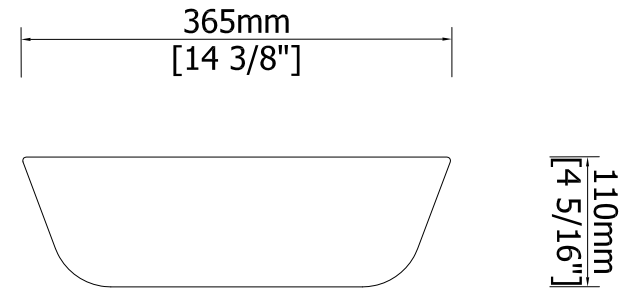

SKU:937400126 SPEC
Sink size:575 X365X110mm

TOP VIEW

SIDE VIEW